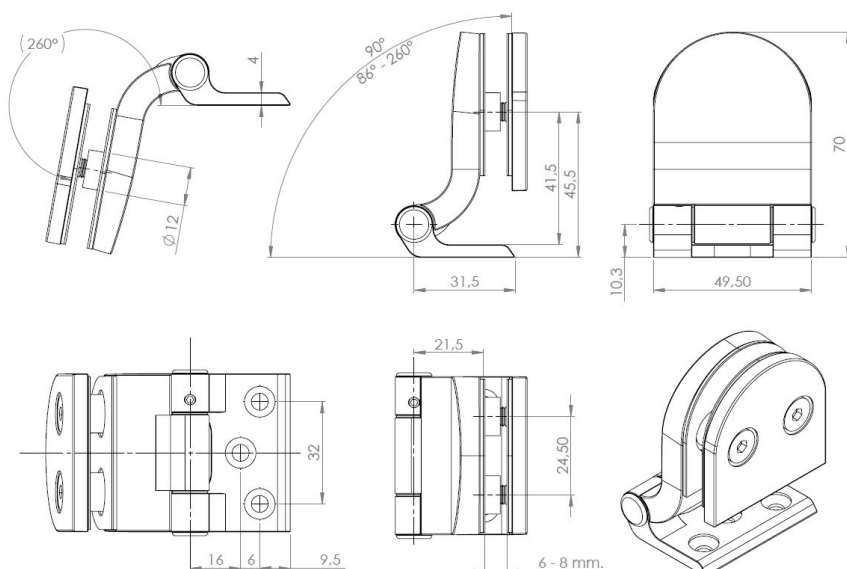

PRODUCT SHEET

Description:

Sauna Hinge F/Glass Doors, "Suomi", White Powder Painted, Bracket Mounting, Cranked, Zamak Material

Item number:

15.25.064-0

Units	Box	Carton	HS Code	Barcode
Pcs.	20	60	8302100090	
				5704866061780